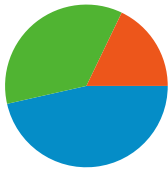

Site Usage

650 Visits

67.08% Bounce Rate

1,247 Pageviews

00:02:18 Avg. Time on Site

1.92 Pages/Visit

51.38% % New Visits

Traffic Sources Overview