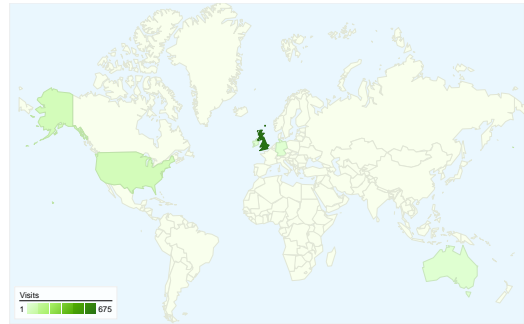

Map Overlay