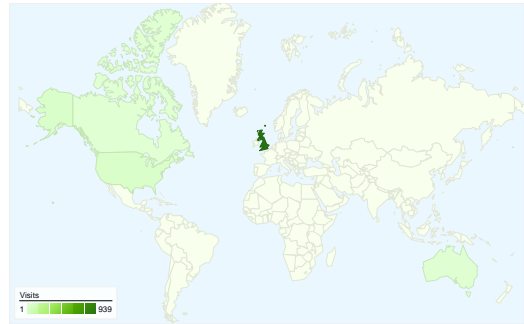

Map Overlay