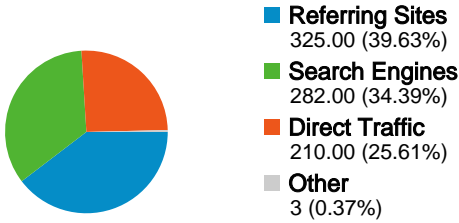

Site Usage

820 Visits

68.90% Bounce Rate

1,978 Pageviews

00:04:09 Avg. Time on Site

2.41 Pages/Visit

51.59% % New Visits

Traffic Sources Overview