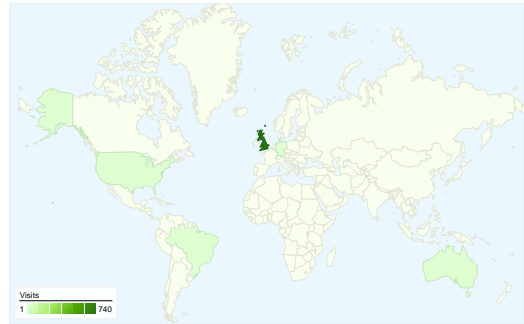

Site Usage

795 Visits

72.96% Bounce Rate

1,286 Pageviews

00:01:17 Avg. Time on Site

1.62 Pages/Visit

73.96% % New Visits

Traffic Sources Overview

Map Overlay

Visitors Overview

Visitors
654

Content Overview

Pages	Pageviews	% Pageviews
/	317	24.65%
/2010/07/ireland-wood-surgery/	278	21.62%
/contact/	65	5.05%
/tag/holt-park-leisure-centre/	54	4.20%
/maps/	35	2.72%