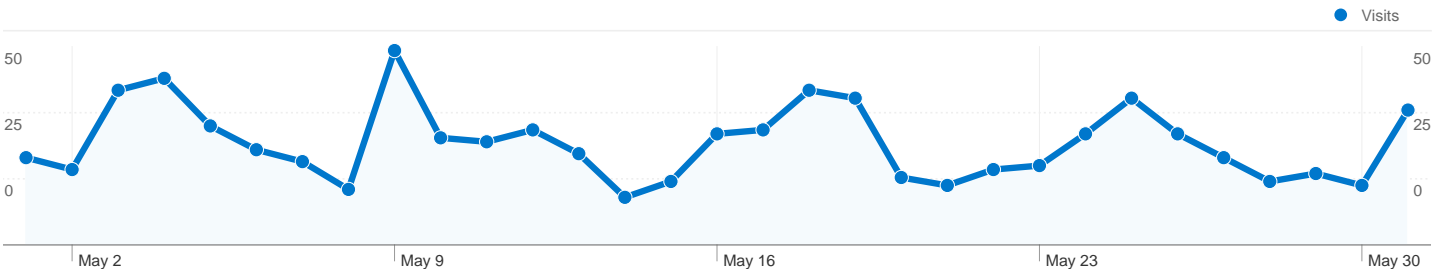

Site Usage

1,022 Visits

70.74% Bounce Rate

1,712 Pageviews

00:01:21 Avg. Time on Site

1.68 Pages/Visit

72.99% % New Visits

Traffic Sources Overview

Map Overlay

Visitors Overview

Visitors
808

Content Overview

Pages	Pageviews	% Pageviews
/	410	23.95%
/2010/07/ireland-wood-surgery/	326	19.04%
/2011/04/holt-park-wellbeing-	127	7.42%
/2011/04/holt-park-and-the-	65	3.80%
/contact/	62	3.62%

Site Usage

795 Visits

72.96% Bounce Rate

1,286 Pageviews

00:01:17 Avg. Time on Site

1.62 Pages/Visit

73.96% % New Visits

Traffic Sources Overview

Site Usage

305 Visits

81.31% Bounce Rate

467 Pageviews

00:00:59 Avg. Time on Site

1.53 Pages/Visit

60.33% % New Visits

Traffic Sources Overview