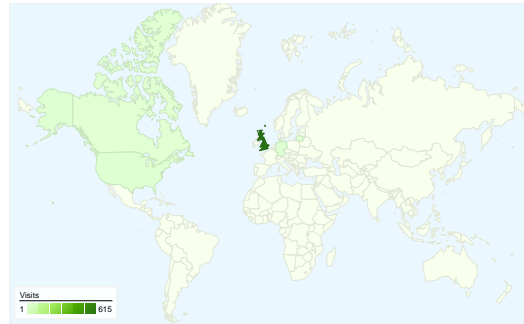

Map Overlay