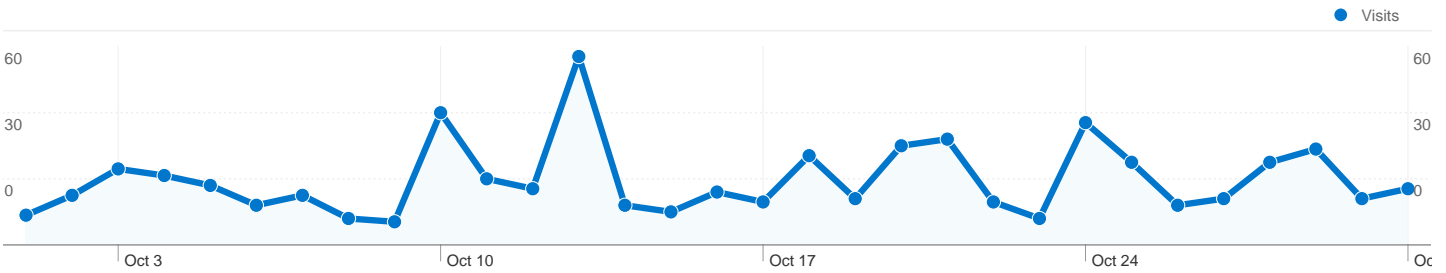

Site Usage

650 Visits

67.08% Bounce Rate

1,247 Pageviews

00:02:18 Avg. Time on Site

1.92 Pages/Visit

51.38% % New Visits

Traffic Sources Overview

Site Usage

610 Visits

69.84% Bounce Rate

1,173 Pageviews

00:02:42 Avg. Time on Site

1.92 Pages/Visit

51.31% % New Visits

Traffic Sources Overview