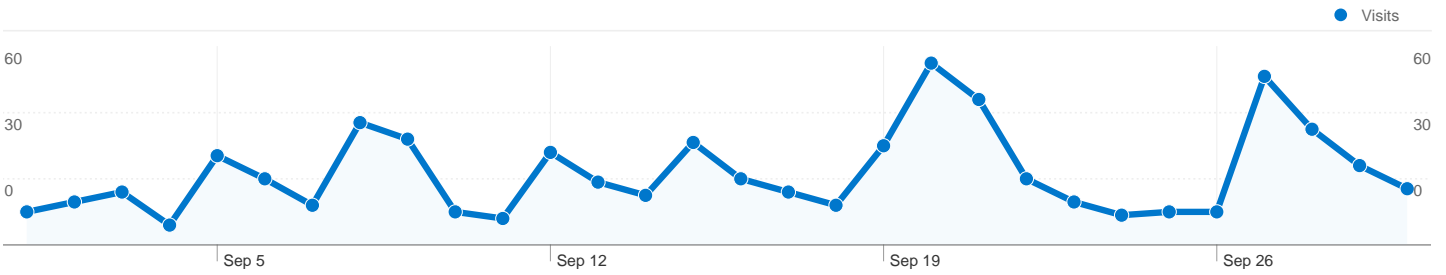

Site Usage

820 Visits

68.90% Bounce Rate

1,978 Pageviews

00:04:09 Avg. Time on Site

2.41 Pages/Visit

51.59% % New Visits

Traffic Sources Overview

Site Usage

650 Visits

67.08% Bounce Rate

1,247 Pageviews

00:02:18 Avg. Time on Site

1.92 Pages/Visit

51.38% % New Visits

Traffic Sources Overview