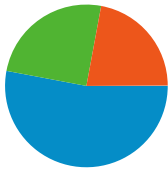

Site Usage

1,956 Visits

73.52% Bounce Rate

3,189 Pageviews

00:01:41 Avg. Time on Site

1.63 Pages/Visit

68.87% % New Visits

Traffic Sources Overview

- Referring Sites
1,036.00 (52.97%)
- Search Engines
488.00 (24.95%)
- Direct Traffic
431.00 (22.03%)
- Other
1 (0.05%)

Map Overlay

Visitors Overview

Visitors
1,451

Content Overview

Pages	Pageviews	% Pageviews
/2011/06/appeal-sexual-	880	27.59%
/	723	22.67%
/2011/06/two-stabbed-on-	269	8.44%
/2011/06/vandalism-at-holt-	89	2.79%
/2011/06/holt-park-resident-	84	2.63%