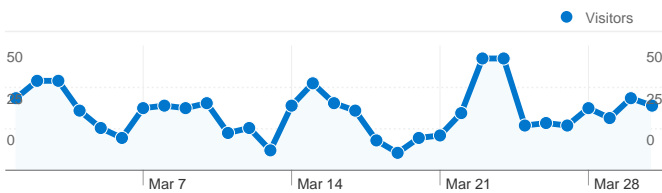

Visitors Overview

Visitors
537

Content Overview

Pages	Pageviews	% Pageviews
/	554	35.83%
/2011/03/03/holt-park-involved-	60	3.88%
/2011/03/tinshill-top-traffic-light-	44	2.85%
/2011/03/holt-park-recycling-	43	2.78%
/2010/07/ireland-wood-surgery/	42	2.72%