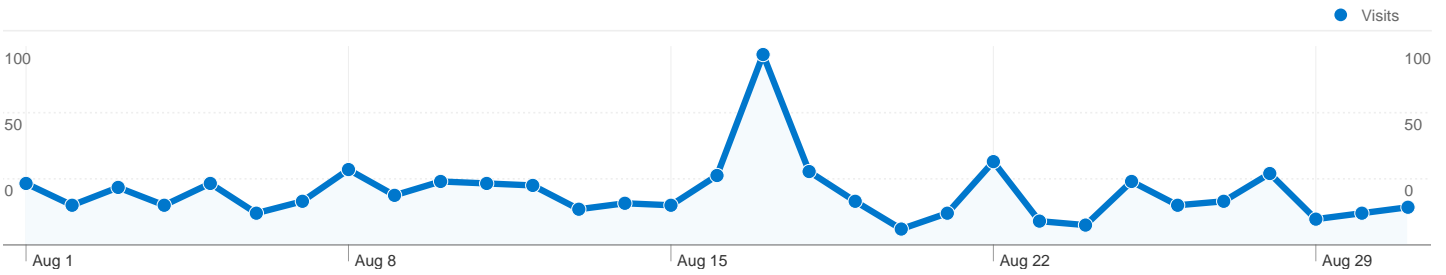

Site Usage

888 Visits

69.71% Bounce Rate

1,632 Pageviews

00:02:54 Avg. Time on Site

1.84 Pages/Visit

54.62% % New Visits

Traffic Sources Overview

- Referring Sites
359.00 (40.43%)
- Search Engines
300.00 (33.78%)
- Direct Traffic
223.00 (25.11%)
- Other
6 (0.68%)

Map Overlay

Visitors Overview

Visitors
597

Content Overview

Pages	Pageviews	% Pageviews
/	514	31.50%
/2011/07/local-primary-school-	196	12.01%
/2011/07/rogue-flowers-guerilla-	80	4.90%
/2010/07/ireland-wood-surgery/	73	4.47%
/2011/07/an-open-letter-to-holt-	58	3.55%

Site Usage

820 Visits

68.90% Bounce Rate

1,978 Pageviews

00:04:09 Avg. Time on Site

2.41 Pages/Visit

51.59% % New Visits

Traffic Sources Overview