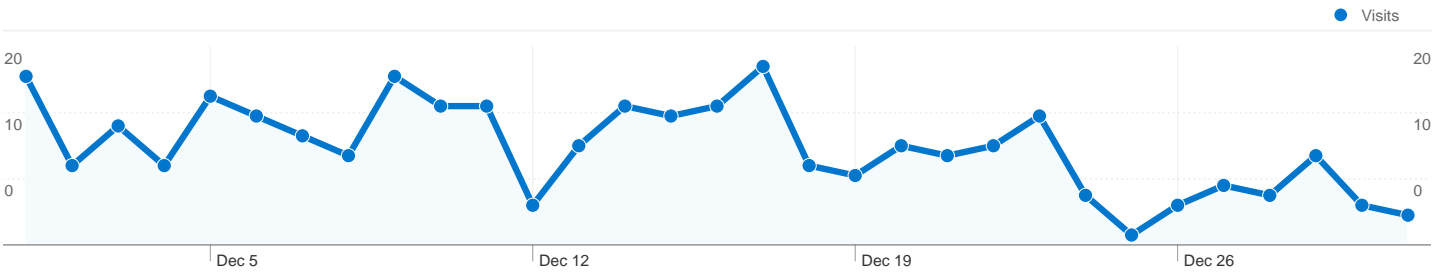

Site Usage

661 Visits

77.31% Bounce Rate

1,028 Pageviews

00:01:12 Avg. Time on Site

1.56 Pages/Visit

60.97% % New Visits

Traffic Sources Overview

- **Referring Sites**
285.00 (43.12%)
- **Search Engines**
265.00 (40.09%)
- **Direct Traffic**
111.00 (16.79%)

Map Overlay

Visitors Overview

Visitors
485

Content Overview

Pages	Pageviews	% Pageviews
/	314	30.54%
/communitynews/a-tribute-to-	238	23.15%
/events/cookridge-scout-group-	67	6.52%
/communitynews/holt-park-	50	4.86%
/crime/your-weekly-update-	31	3.02%

Site Usage

305 Visits

81.31% Bounce Rate

467 Pageviews

00:00:59 Avg. Time on Site

1.53 Pages/Visit

60.33% % New Visits

Traffic Sources Overview