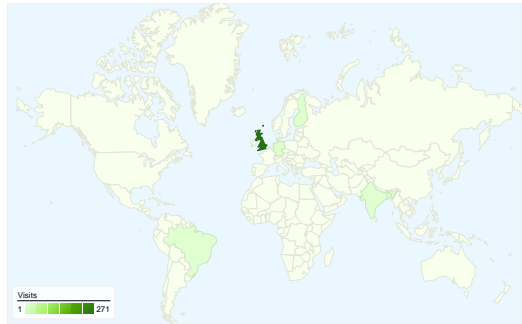

Map Overlay