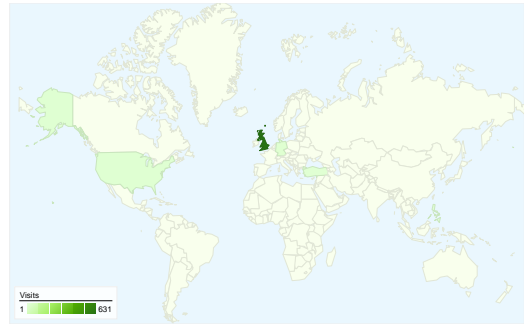

Map Overlay