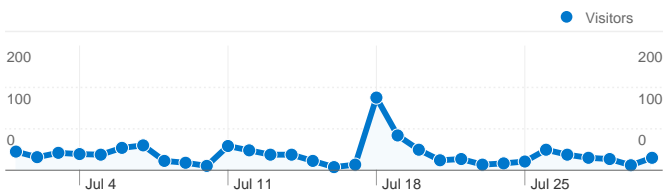

Visitors Overview

Visitors
597

Content Overview

Pages	Pageviews	% Pageviews
/	514	31.50%
/2011/07/local-primary-school-	196	12.01%
/2011/07/rogue-flowers-guerilla-	80	4.90%
/2010/07/ireland-wood-surgery/	73	4.47%
/2011/07/an-open-letter-to-holt-	58	3.55%