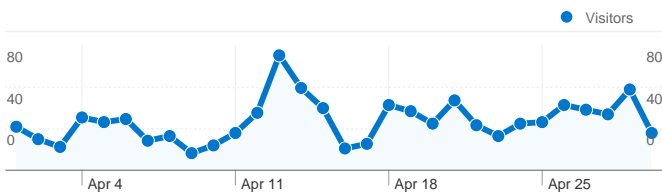

Visitors Overview

Visitors
808

Content Overview

Pages	Pageviews	% Pageviews
/	410	23.95%
/2010/07/ireland-wood-surgery/	326	19.04%
/2011/04/holt-park-wellbeing-	127	7.42%
/2011/04/holt-park-and-the-	65	3.80%
/contact/	62	3.62%