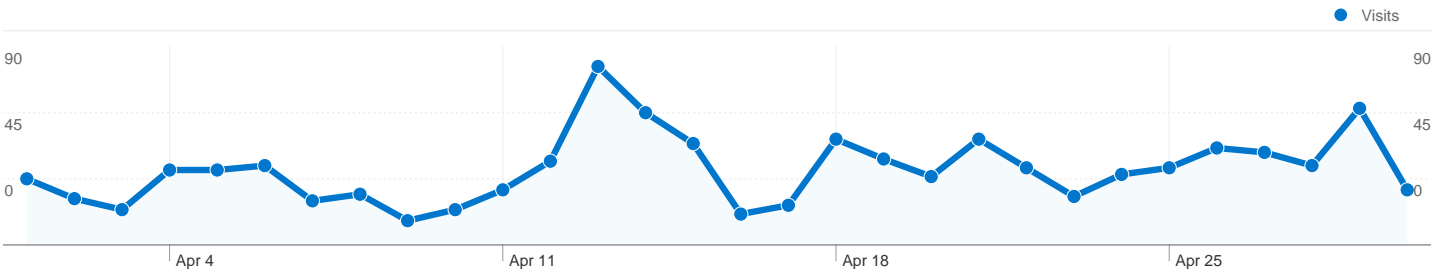

Site Usage

817 Visits

71.97% Bounce Rate

1,546 Pageviews

00:02:20 Avg. Time on Site

1.89 Pages/Visit

57.65% % New Visits

Traffic Sources Overview

Site Usage

1,022 Visits

70.74% Bounce Rate

1,712 Pageviews

00:01:21 Avg. Time on Site

1.68 Pages/Visit

72.99% % New Visits

Traffic Sources Overview

Site Usage

661 Visits

77.31% Bounce Rate

1,028 Pageviews

00:01:12 Avg. Time on Site

1.56 Pages/Visit

60.97% % New Visits

Traffic Sources Overview

Site Usage

305 Visits

81.31% Bounce Rate

467 Pageviews

00:00:59 Avg. Time on Site

1.53 Pages/Visit

60.33% % New Visits

Traffic Sources Overview