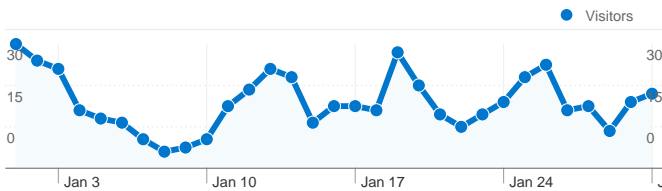

Visitors Overview

Visitors
386

Content Overview

Pages	Pageviews	% Pageviews
/	406	37.73%
/2011/01/14/want-somewhere-	60	5.58%
/2010/12/21/festive-opening-	47	4.37%
/2010/07/22/ireland-wood-	39	3.62%
/2011/01/19/holt-park-crime-	36	3.35%