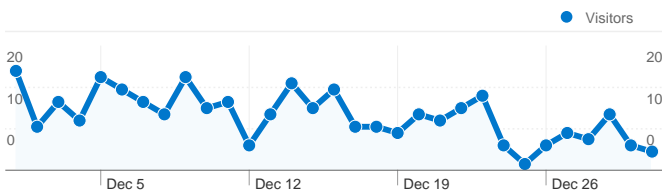

Visitors Overview

Visitors
217

Content Overview

Pages	Pageviews	% Pageviews
/	206	44.11%
/about.html	17	3.64%
/communitynews/local-primary-	11	2.36%
/maps.html	10	2.14%
/communitynews/a-tribute-to-	10	2.14%