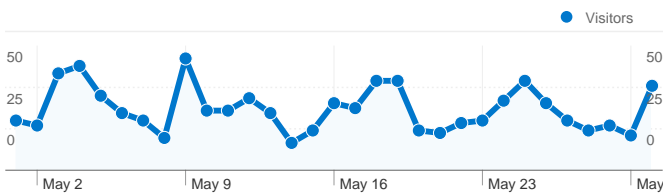

Visitors Overview

Visitors
654

Content Overview

Pages	Pageviews	% Pageviews
/	317	24.65%
/2010/07/ireland-wood-surgery/	278	21.62%
/contact/	65	5.05%
/tag/holt-park-leisure-centre/	54	4.20%
/maps/	35	2.72%