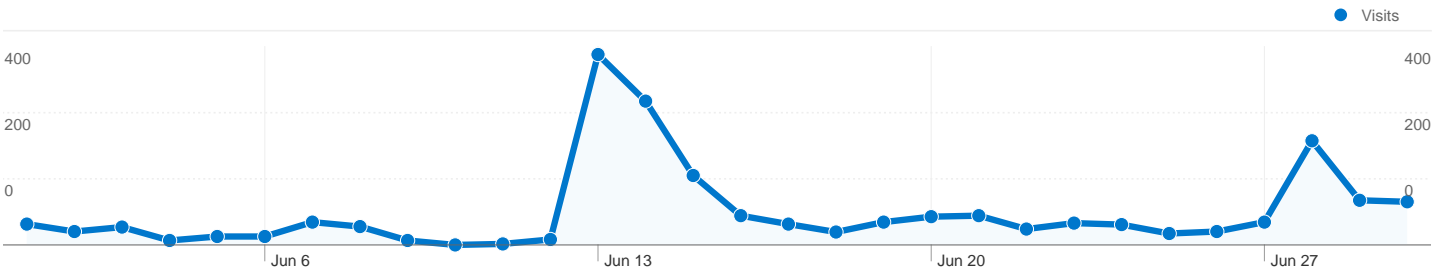

Site Usage

795 Visits

72.96% Bounce Rate

1,286 Pageviews

00:01:17 Avg. Time on Site

1.62 Pages/Visit

73.96% % New Visits

Traffic Sources Overview

Map Overlay

Visitors Overview

Visitors
654

Content Overview

Pages	Pageviews	% Pageviews
/	317	24.65%
/2010/07/ireland-wood-surgery/	278	21.62%
/contact/	65	5.05%
/tag/holt-park-leisure-centre/	54	4.20%
/maps/	35	2.72%

Site Usage

1,956 Visits

73.52% Bounce Rate

3,189 Pageviews

00:01:41 Avg. Time on Site

1.63 Pages/Visit

68.87% % New Visits

Traffic Sources Overview

Site Usage

305 Visits

81.31% Bounce Rate

467 Pageviews

00:00:59 Avg. Time on Site

1.53 Pages/Visit

60.33% % New Visits

Traffic Sources Overview