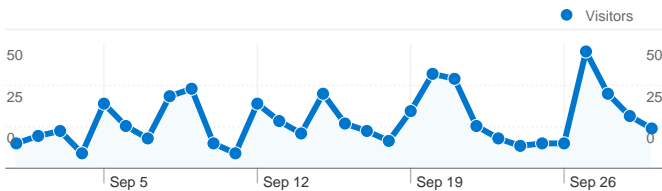

Visitors Overview

Visitors
400

Content Overview

Pages	Pageviews	% Pageviews
/	392	31.44%
/communitynews/holt-park's-	76	6.09%
/communitynews/an-events-	48	3.85%
/communitynews/holt-park-	47	3.77%
/communitynews/holt-park-	42	3.37%