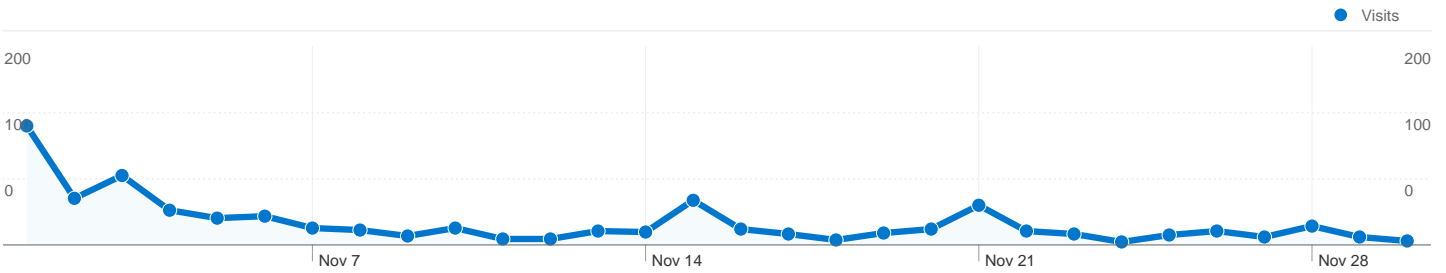

Site Usage

610 Visits

69.84% Bounce Rate

1,173 Pageviews

00:02:42 Avg. Time on Site

1.92 Pages/Visit

51.31% % New Visits

Traffic Sources Overview

- **Search Engines**
259.00 (42.46%)
- **Referring Sites**
254.00 (41.64%)
- **Direct Traffic**
97.00 (15.90%)

Map Overlay

Visitors Overview

Visitors
397

Content Overview

Pages	Pageviews	% Pageviews
/	392	33.42%
/communitynews/cookridge-	71	6.05%
/communitynews/new-fencing-	60	5.12%
/events/yeadon-amateurs-have-	53	4.52%
/events.html	46	3.92%

Site Usage

661 Visits

77.31% Bounce Rate

1,028 Pageviews

00:01:12 Avg. Time on Site

1.56 Pages/Visit

60.97% % New Visits

Traffic Sources Overview