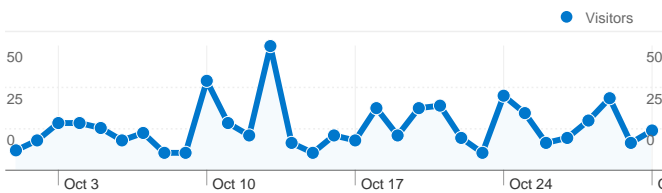

Visitors Overview

Visitors
397

Content Overview

Pages	Pageviews	% Pageviews
/	392	33.42%
/communitynews/cookridge-	71	6.05%
/communitynews/new-fencing-	60	5.12%
/events/yeadon-amateurs-have-	53	4.52%
/events.html	46	3.92%