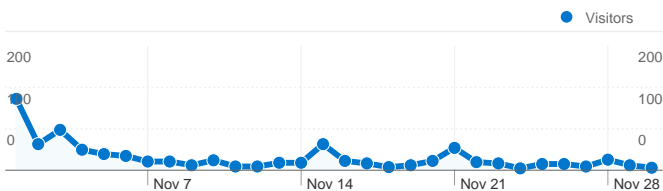

Visitors Overview

Visitors
485

Content Overview

Pages	Pageviews	% Pageviews
/	314	30.54%
/communitynews/a-tribute-to-	238	23.15%
/events/cookridge-scout-group-	67	6.52%
/communitynews/holt-park-	50	4.86%
/crime/your-weekly-update-	31	3.02%