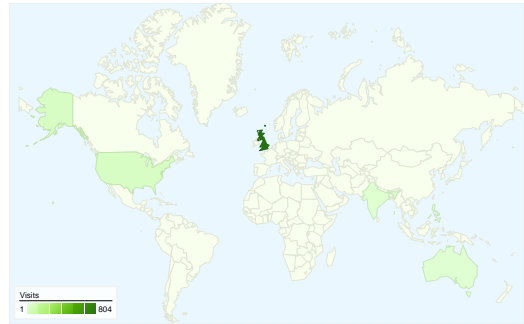

- Referring Sites
262.00 (43.67%)
- Search Engines
249.00 (41.50%)
- Direct Traffic
89.00 (14.83%)

Map Overlay

Visitors Overview

Visitors
386

Content Overview

Pages	Pageviews	% Pageviews
/	406	37.73%
/2011/01/14/want-somewhere-	60	5.58%
/2010/12/21/festive-opening-	47	4.37%
/2010/07/22/ireland-wood-	39	3.62%
/2011/01/19/holt-park-crime-	36	3.35%

Site Usage

907 Visits

72.55% Bounce Rate

1,692 Pageviews

00:02:20 Avg. Time on Site

1.87 Pages/Visit

52.26% % New Visits

Traffic Sources Overview

- Referring Sites
486.00 (53.58%)
- Direct Traffic
219.00 (24.15%)
- Search Engines
202.00 (22.27%)

Map Overlay

Visitors Overview

Visitors
534

Content Overview

Pages	Pageviews	% Pageviews
/	675	39.89%
/2011/02/08/stormy-weather-	81	4.79%
/2011/02/23/holt-park-crime-	63	3.72%
/2011/02/16/holt-park-resident-	51	3.01%
/2011/02/10/holt-park-crime-	50	2.96%