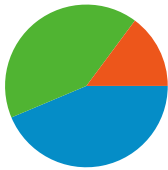

Site Usage

600 Visits

72.17% Bounce Rate

1,076 Pageviews

00:02:16 Avg. Time on Site

1.79 Pages/Visit

57.50% % New Visits

Traffic Sources Overview

Site Usage

610 Visits

69.84% Bounce Rate

1,173 Pageviews

00:02:42 Avg. Time on Site

1.92 Pages/Visit

51.31% % New Visits

Traffic Sources Overview

Site Usage

661 Visits

77.31% Bounce Rate

1,028 Pageviews

00:01:12 Avg. Time on Site

1.56 Pages/Visit

60.97% % New Visits

Traffic Sources Overview

Site Usage

305 Visits

81.31% Bounce Rate

467 Pageviews

00:00:59 Avg. Time on Site

1.53 Pages/Visit

60.33% % New Visits

Traffic Sources Overview