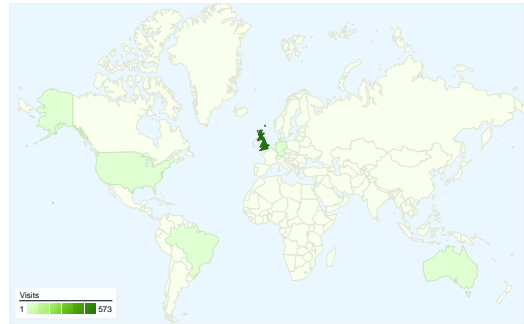

Map Overlay