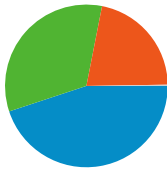

Site Usage

817 Visits

71.97% Bounce Rate

1,546 Pageviews

00:02:20 Avg. Time on Site

1.89 Pages/Visit

57.65% % New Visits

Traffic Sources Overview

- **Referring Sites**
367.00 (44.92%)
- **Search Engines**
271.00 (33.17%)
- **Direct Traffic**
177.00 (21.66%)
- **Other**
2 (0.24%)

Map Overlay

Visitors Overview

Visitors
537

Content Overview

Pages	Pageviews	% Pageviews
/	554	35.83%
/2011/03/03/holt-park-involved-	60	3.88%
/2011/03/tinshill-top-traffic-light-	44	2.85%
/2011/03/holt-park-recycling-	43	2.78%
/2010/07/ireland-wood-surgery/	42	2.72%

Site Usage

1,022 Visits

70.74% Bounce Rate

1,712 Pageviews

00:01:21 Avg. Time on Site

1.68 Pages/Visit

72.99% % New Visits

Traffic Sources Overview

Site Usage

305 Visits

81.31% Bounce Rate

467 Pageviews

00:00:59 Avg. Time on Site

1.53 Pages/Visit

60.33% % New Visits

Traffic Sources Overview