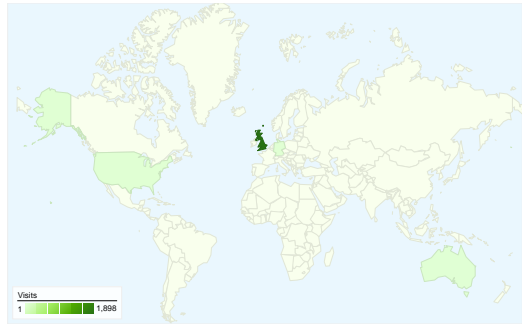

Site Usage

1,956 Visits

73.52% Bounce Rate

3,189 Pageviews

00:01:41 Avg. Time on Site

1.63 Pages/Visit

68.87% % New Visits

Traffic Sources Overview

- Referring Sites
1,036.00 (52.97%)
- Search Engines
488.00 (24.95%)
- Direct Traffic
431.00 (22.03%)
- Other
1 (0.05%)

Map Overlay

Visitors Overview

Visitors
1,451

Content Overview

Pages	Pageviews	% Pageviews
/2011/06/appeal-sexual-	880	27.59%
/	723	22.67%
/2011/06/two-stabbed-on-	269	8.44%
/2011/06/vandalism-at-holt-	89	2.79%
/2011/06/holt-park-resident-	84	2.63%