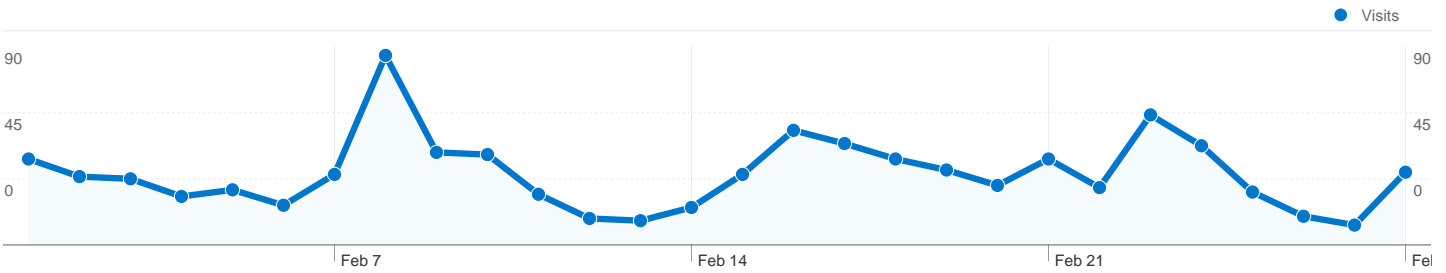

Site Usage

907 Visits

72.55% Bounce Rate

1,692 Pageviews

00:02:20 Avg. Time on Site

1.87 Pages/Visit

52.26% % New Visits

Traffic Sources Overview

Site Usage

610 Visits

69.84% Bounce Rate

1,173 Pageviews

00:02:42 Avg. Time on Site

1.92 Pages/Visit

51.31% % New Visits

Traffic Sources Overview

Site Usage

661 Visits

77.31% Bounce Rate

1,028 Pageviews

00:01:12 Avg. Time on Site

1.56 Pages/Visit

60.97% % New Visits

Traffic Sources Overview

Site Usage

305 Visits

81.31% Bounce Rate

467 Pageviews

00:00:59 Avg. Time on Site

1.53 Pages/Visit

60.33% % New Visits

Traffic Sources Overview