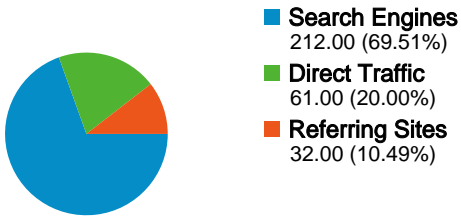

Site Usage

305 Visits

81.31% Bounce Rate

467 Pageviews

00:00:59 Avg. Time on Site

1.53 Pages/Visit

60.33% % New Visits

Traffic Sources Overview