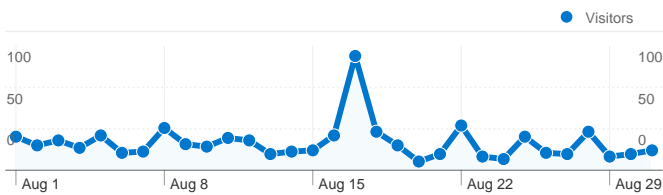

Visitors Overview

Visitors
520

Content Overview

Pages	Pageviews	% Pageviews
/	915	46.26%
/crime/appeal-santander-bank-	86	4.35%
/communitynews/high-farm-	49	2.48%
/2011/08/holt-park-youths-goal-	37	1.87%
/2011/08/turning-the-corner-in-	35	1.77%