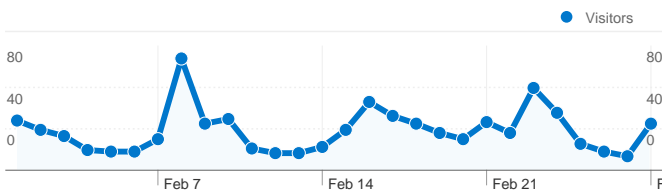

Visitors Overview

Visitors
534

Content Overview

Pages	Pageviews	% Pageviews
/	675	39.89%
/2011/02/08/stormy-weather-	81	4.79%
/2011/02/23/holt-park-crime-	63	3.72%
/2011/02/16/holt-park-resident-	51	3.01%
/2011/02/10/holt-park-crime-	50	2.96%