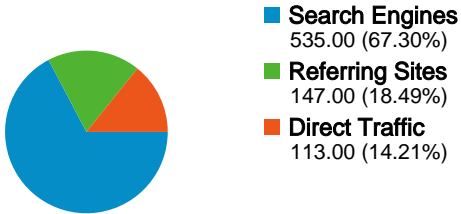

Site Usage

795 Visits

72.96% Bounce Rate

1,286 Pageviews

00:01:17 Avg. Time on Site

1.62 Pages/Visit

73.96% % New Visits

Traffic Sources Overview

Site Usage

1,956 Visits

73.52% Bounce Rate

3,189 Pageviews

00:01:41 Avg. Time on Site

1.63 Pages/Visit

68.87% % New Visits

Traffic Sources Overview