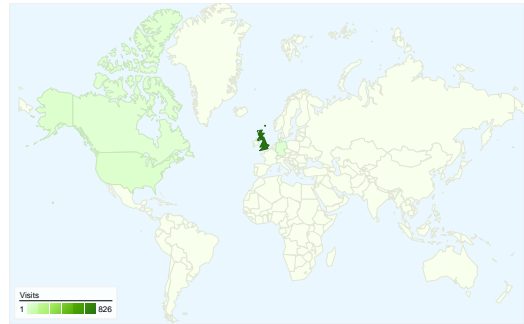

Map Overlay