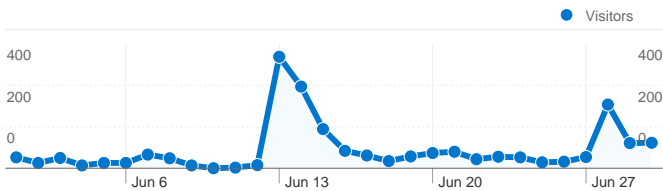

Site Usage

1,956 Visits

73.52% Bounce Rate

3,189 Pageviews

00:01:41 Avg. Time on Site

1.63 Pages/Visit

68.87% % New Visits

Traffic Sources Overview

- Referring Sites
1,036.00 (52.97%)
- Search Engines
488.00 (24.95%)
- Direct Traffic
431.00 (22.03%)
- Other
1 (0.05%)

Map Overlay

Visitors Overview

Visitors
1,451

Content Overview

Pages	Pageviews	% Pageviews
/2011/06/appeal-sexual-	880	27.59%
/	723	22.67%
/2011/06/two-stabbed-on-	269	8.44%
/2011/06/vandalism-at-holt-	89	2.79%
/2011/06/holt-park-resident-	84	2.63%