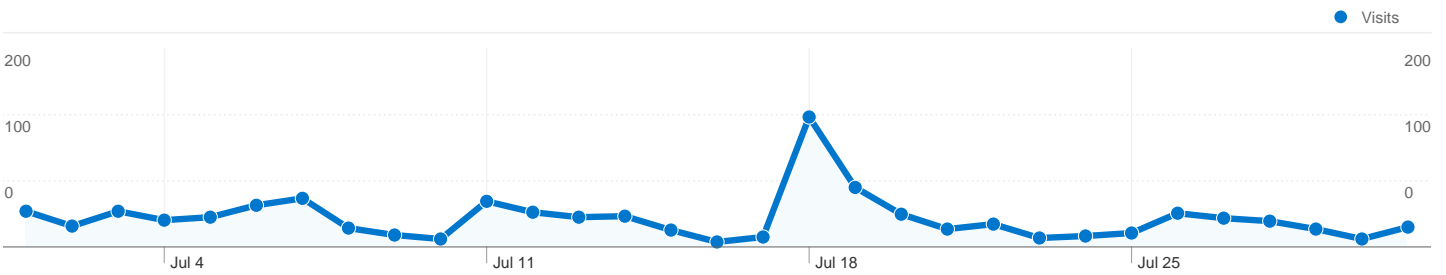

Site Usage

1,956 Visits

73.52% Bounce Rate

3,189 Pageviews

00:01:41 Avg. Time on Site

1.63 Pages/Visit

68.87% % New Visits

Traffic Sources Overview

- Referring Sites
1,036.00 (52.97%)
- Search Engines
488.00 (24.95%)
- Direct Traffic
431.00 (22.03%)
- Other
1 (0.05%)

Map Overlay

Visitors Overview

Visitors
1,451

Content Overview

Pages	Pageviews	% Pageviews
/2011/06/appeal-sexual-	880	27.59%
/	723	22.67%
/2011/06/two-stabbed-on-	269	8.44%
/2011/06/vandalism-at-holt-	89	2.79%
/2011/06/holt-park-resident-	84	2.63%

Site Usage

888 Visits

69.71% Bounce Rate

1,632 Pageviews

00:02:54 Avg. Time on Site

1.84 Pages/Visit

54.62% % New Visits

Traffic Sources Overview

Site Usage

305 Visits

81.31% Bounce Rate

467 Pageviews

00:00:59 Avg. Time on Site

1.53 Pages/Visit

60.33% % New Visits

Traffic Sources Overview