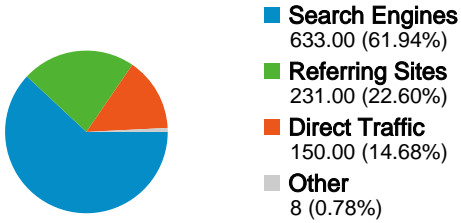

Site Usage

1,022 Visits

70.74% Bounce Rate

1,712 Pageviews

00:01:21 Avg. Time on Site

1.68 Pages/Visit

72.99% % New Visits

Traffic Sources Overview

Site Usage

305 Visits

81.31% Bounce Rate

467 Pageviews

00:00:59 Avg. Time on Site

1.53 Pages/Visit

60.33% % New Visits

Traffic Sources Overview