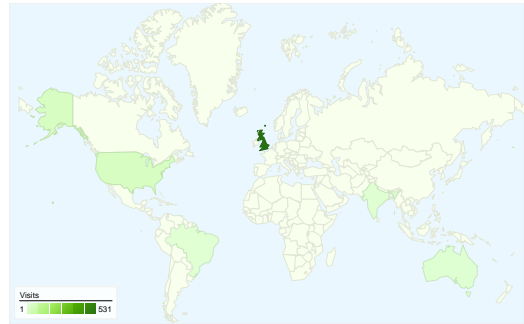

Site Usage

600 Visits

72.17% Bounce Rate

1,076 Pageviews

00:02:16 Avg. Time on Site

1.79 Pages/Visit

57.50% % New Visits

Traffic Sources Overview

- Referring Sites
262.00 (43.67%)
- Search Engines
249.00 (41.50%)
- Direct Traffic
89.00 (14.83%)

Map Overlay

Visitors Overview

Visitors
386

Content Overview

Pages	Pageviews	% Pageviews
/	406	37.73%
/2011/01/14/want-somewhere-	60	5.58%
/2010/12/21/festive-opening-	47	4.37%
/2010/07/22/ireland-wood-	39	3.62%
/2011/01/19/holt-park-crime-	36	3.35%