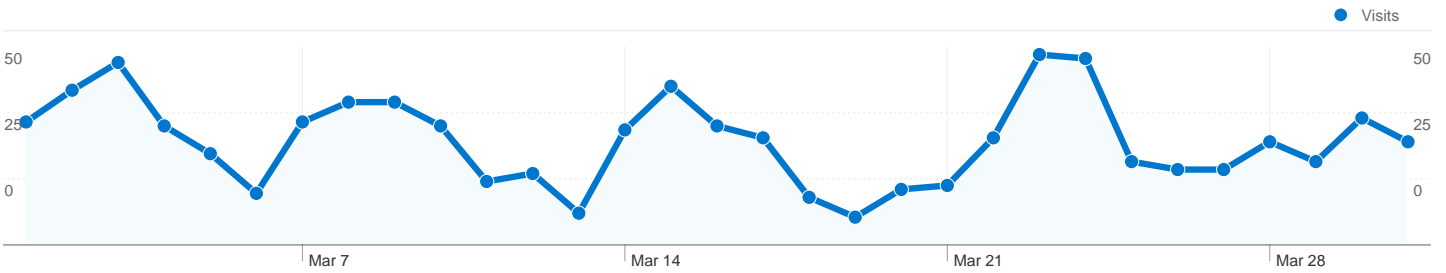

Site Usage

817 Visits

71.97% Bounce Rate

1,546 Pageviews

00:02:20 Avg. Time on Site

1.89 Pages/Visit

57.65% % New Visits

Traffic Sources Overview

Site Usage

610 Visits

69.84% Bounce Rate

1,173 Pageviews

00:02:42 Avg. Time on Site

1.92 Pages/Visit

51.31% % New Visits

Traffic Sources Overview

Site Usage

661 Visits

77.31% Bounce Rate

1,028 Pageviews

00:01:12 Avg. Time on Site

1.56 Pages/Visit

60.97% % New Visits

Traffic Sources Overview

Site Usage

305 Visits

81.31% Bounce Rate

467 Pageviews

00:00:59 Avg. Time on Site

1.53 Pages/Visit

60.33% % New Visits

Traffic Sources Overview