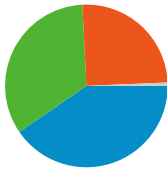

Site Usage

888 Visits

69.71% Bounce Rate

1,632 Pageviews

00:02:54 Avg. Time on Site

1.84 Pages/Visit

54.62% % New Visits

Traffic Sources Overview