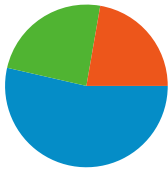

Site Usage

907 Visits

72.55% Bounce Rate

1,692 Pageviews

00:02:20 Avg. Time on Site

1.87 Pages/Visit

52.26% % New Visits

Traffic Sources Overview

Site Usage

650 Visits

67.08% Bounce Rate

1,247 Pageviews

00:02:18 Avg. Time on Site

1.92 Pages/Visit

51.38% % New Visits

Traffic Sources Overview

Site Usage

610 Visits

69.84% Bounce Rate

1,173 Pageviews

00:02:42 Avg. Time on Site

1.92 Pages/Visit

51.31% % New Visits

Traffic Sources Overview

Site Usage

305 Visits

81.31% Bounce Rate

467 Pageviews

00:00:59 Avg. Time on Site

1.53 Pages/Visit

60.33% % New Visits

Traffic Sources Overview