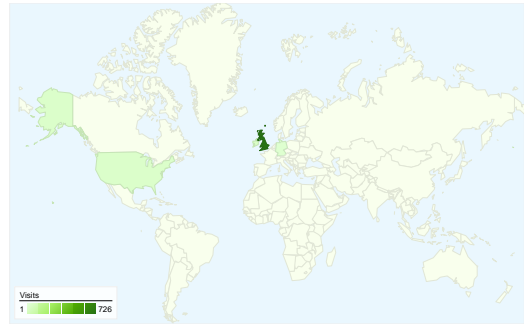

Map Overlay